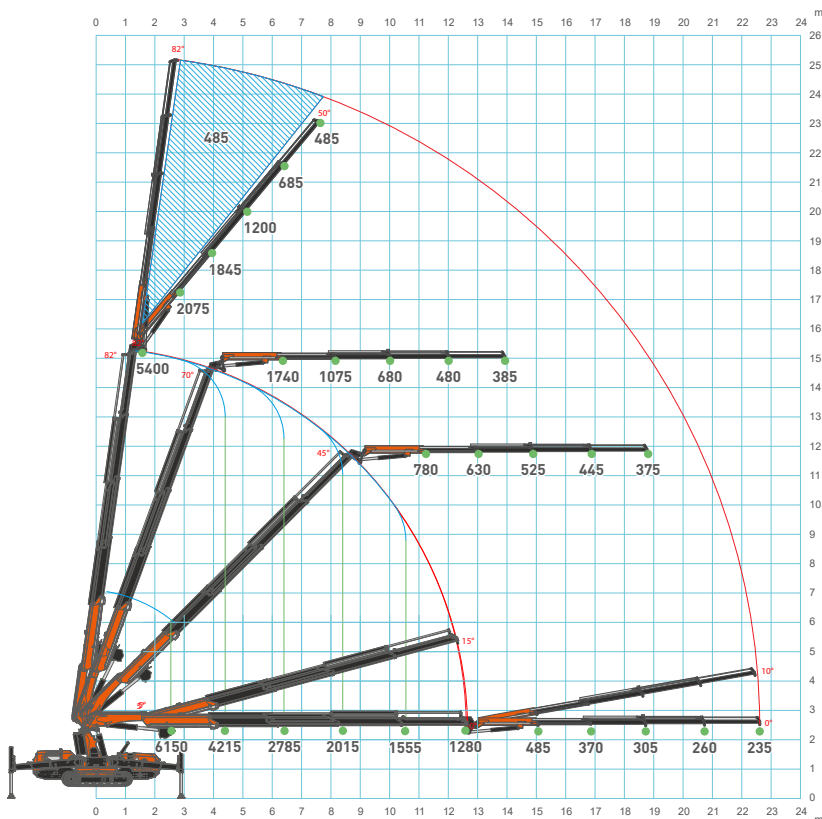

LOAD CHART

SCAN FOR MORE TECHNICAL DATA

	Kg
JF235	9470
Powerpack	80
Hydraulic Jib	700

DIMENSIONS (mm)

FOOTPRINT (mm)

ACCESSORIES

JVM800-R
800 kg glass manipulator

HYDRAULIC JIB
2075 kg MAX capacity

RUNNER JIB
Stored onboard

MAN-BASKET
For 2 people