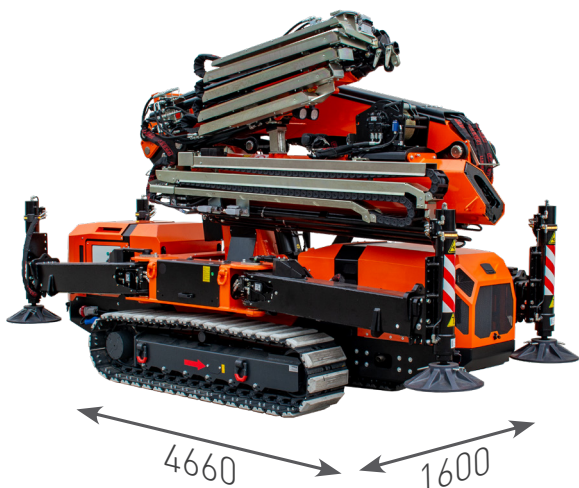

DIMENSIONS (mm)